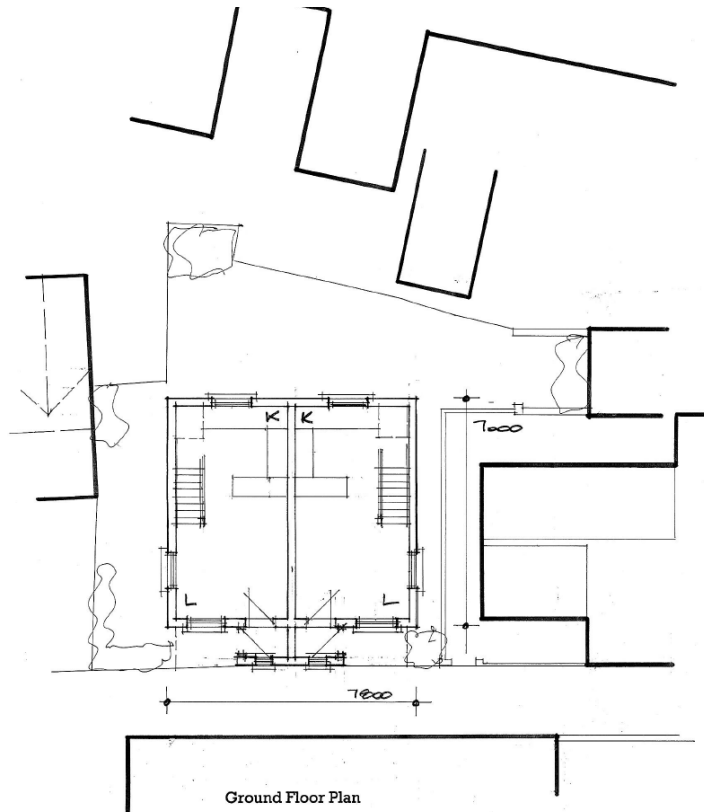

Appendix A- Site location and proposed layout

Kevin J Turner FRICS  
4 Little Oaks Close  
Shepperton  
Surrey  
TW17 0GA  
01932 568568/07711 056605

Land at Clewer Fields  
Windsor  
Berkshire

Erect 2 no One Bedroom Houses  
Proposed Site Layout  
KJT/Clewer Fields/1004(5)  
Scale 1-100 metric

First Floor Plan

Ground Floor Plan

Appendix B- Proposed elevations

Kevin J Turner FRICS  
4 Little Oaks Close  
Shepperton  
Surrey  
TW17 0GA  
01932 568568/07711 056605

Land at Clewer Fields  
Windsor  
Berkshire

Erect 2 no One Bedroom House  
Proposed Elevations  
KJT/Clewer Fields/101a (b)  
Scale 1-100 metric