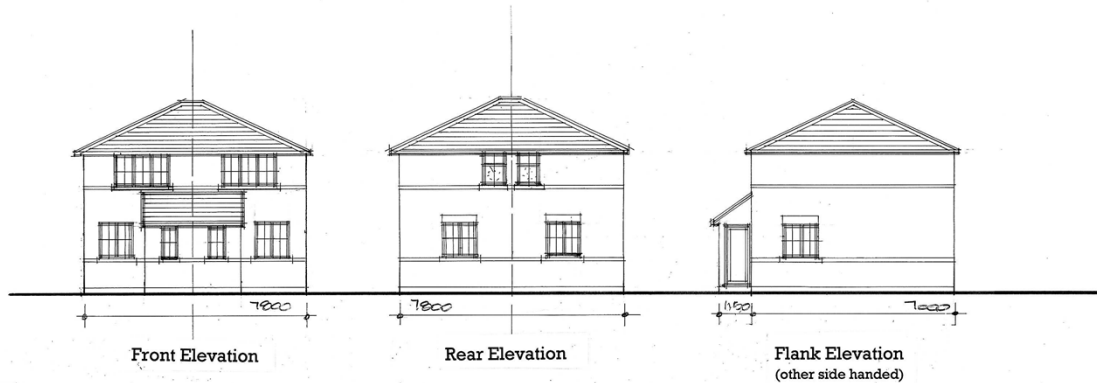

Appendix A- Site location and proposed layout

Kevin J Turner FRICS  
4 Little Oaks Close  
Shepperton  
Surrey  
TW17 0GA  
01932 568568/07711 056605

Land at Clewer Fields  
Windsor  
Berkshire

Erect 2 no One Bedroom Houses  
Proposed Site Layout  
KJT/Clewer Fields/1004(5)  
Scale 1-100 metric

First Floor Plan

Ground Floor Plan

Appendix B- Proposed elevations

Kevin J Turner FRICS  
4 Little Oaks Close  
Shepperton  
Surrey  
TW17 0GA  
01932 568568/07711 056605

Land at Clewer Fields  
Windsor  
Berkshire

Erect 2 no One Bedroom House  
Proposed Elevations  
KJT/Clewer Fields/101a (b)  
Scale 1-100 metric