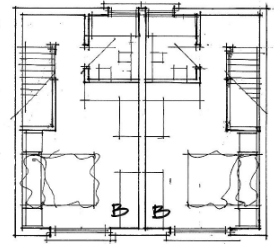

Appendix A- Site location and proposed layout

Kevin J Turner FRICS  
4 Little Oaks Close  
Shepperton  
Surrey  
TW17 0GA  
01932 568568/07711 056605

Land at Clewer Fields  
Windsor  
Berkshire

Erect 2 no One Bedroom Houses  
Proposed Site Layout  
KJT/Clewer Fields/1004(5)  
Scale 1-100 metric

First Floor Plan

Ground Floor Plan

Appendix B- Proposed elevations

Kevin J Turner FRICS  
4 Little Oaks Close  
Shepperton  
Surrey  
TW17 0GA  
01932 568568/07711 056605

Land at Clewer Fields  
Windsor  
Berkshire