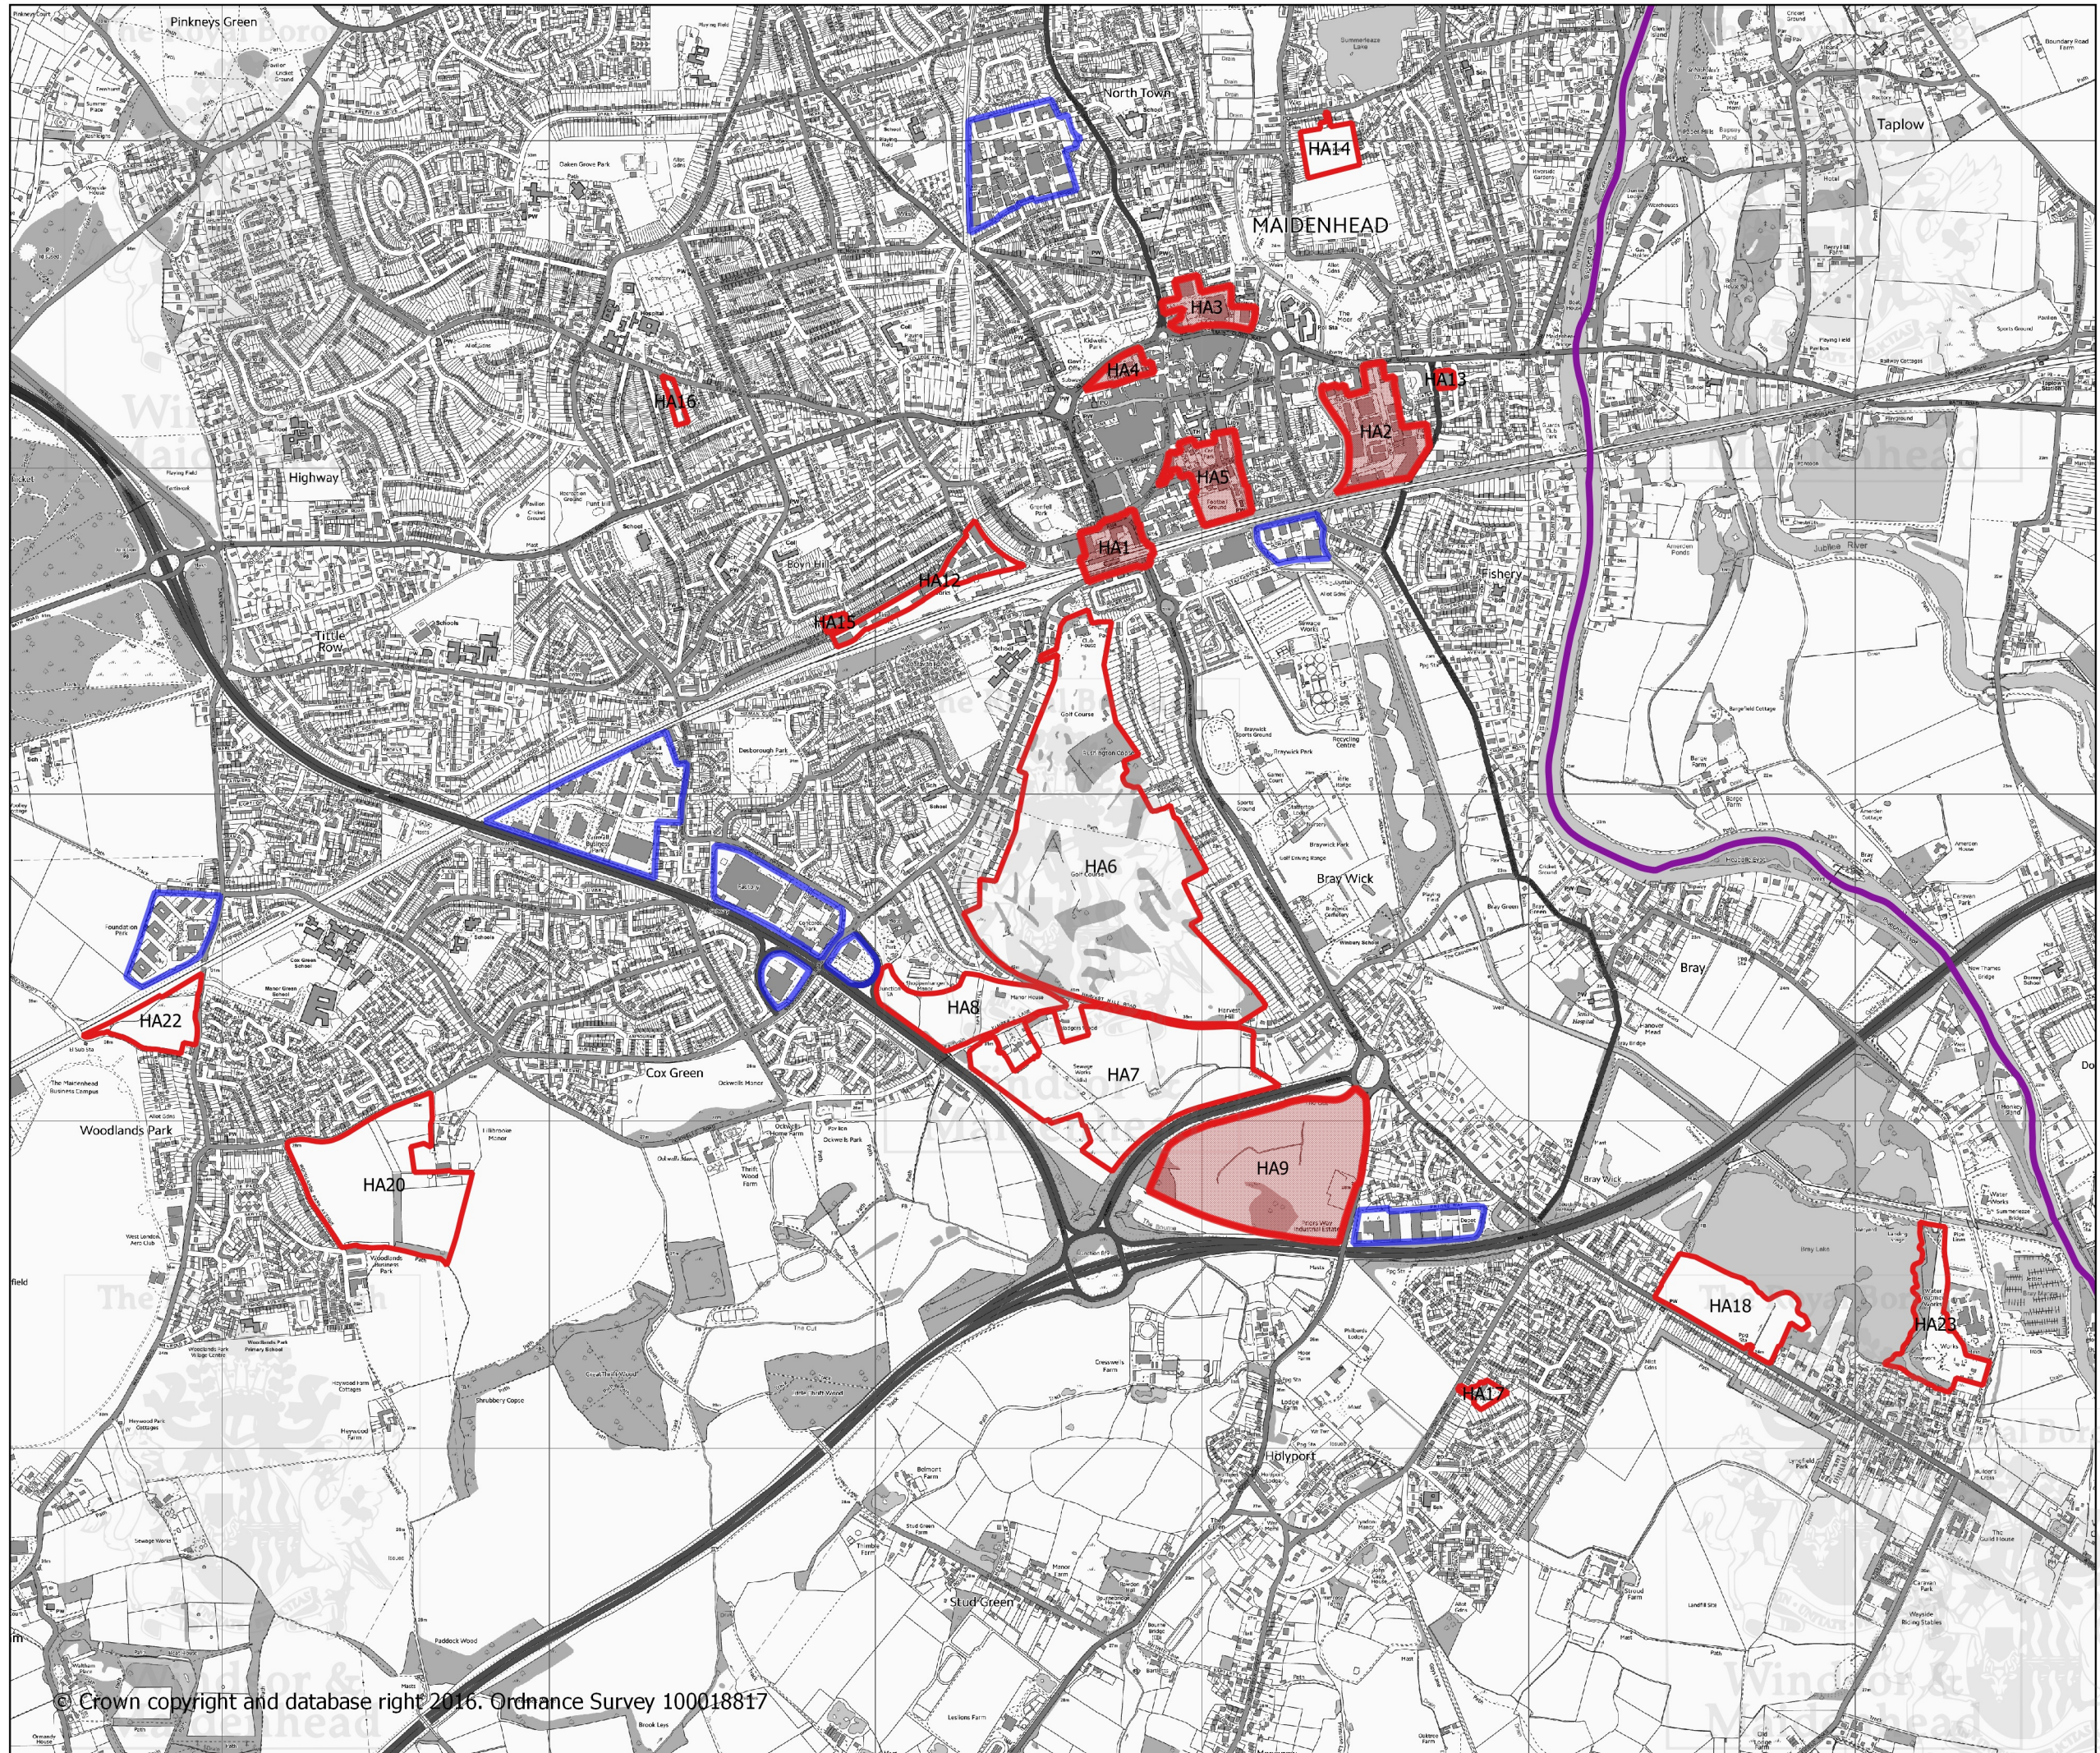

CONFIDENTIAL

Borough Local Plan:  
Proposed site  
allocations for  
consultation  
(December 2016)

Legend

- Mixed Use
- Employment
- Housing

Date 08/11/2016  
Scale 1:19,000 A3  
05000 m