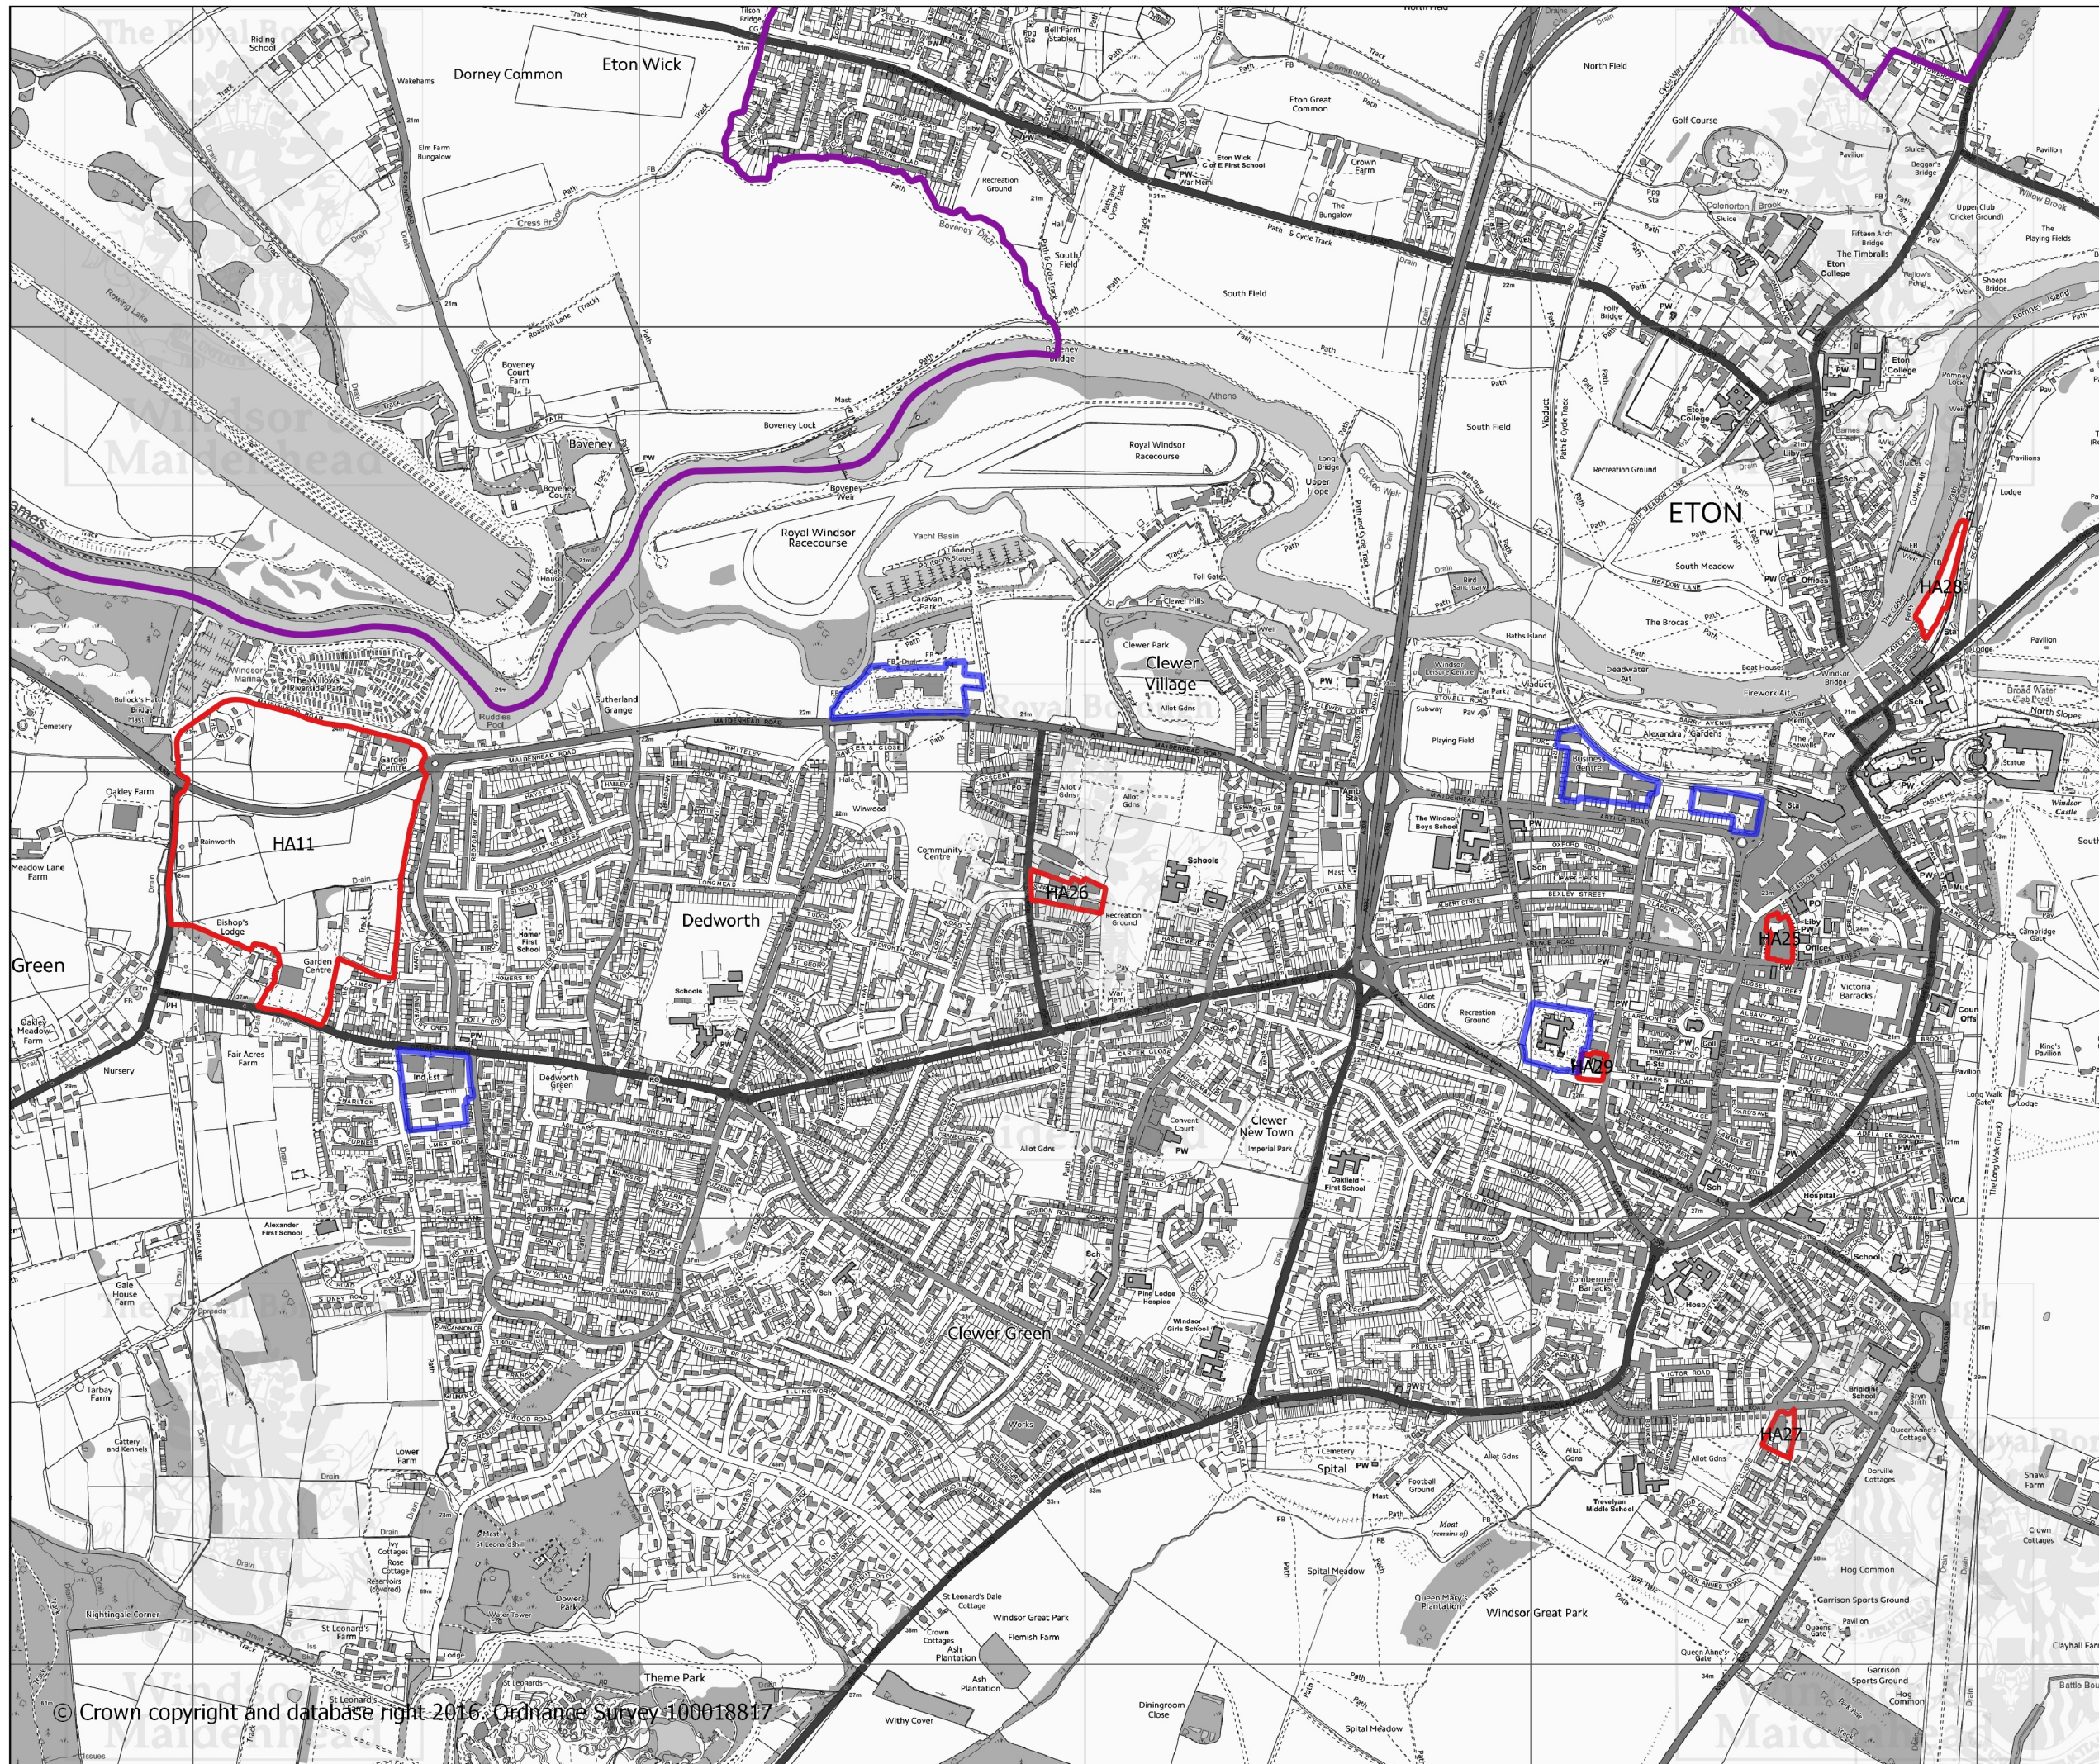

CONFIDENTIAL

Borough Local Plan:
Proposed site
allocations for
consultation
(December 2016)

Legend

- Mixed Use
- Employment
- Housing

Date 08/11/2016
Scale 1:14,000 A3
05000 m