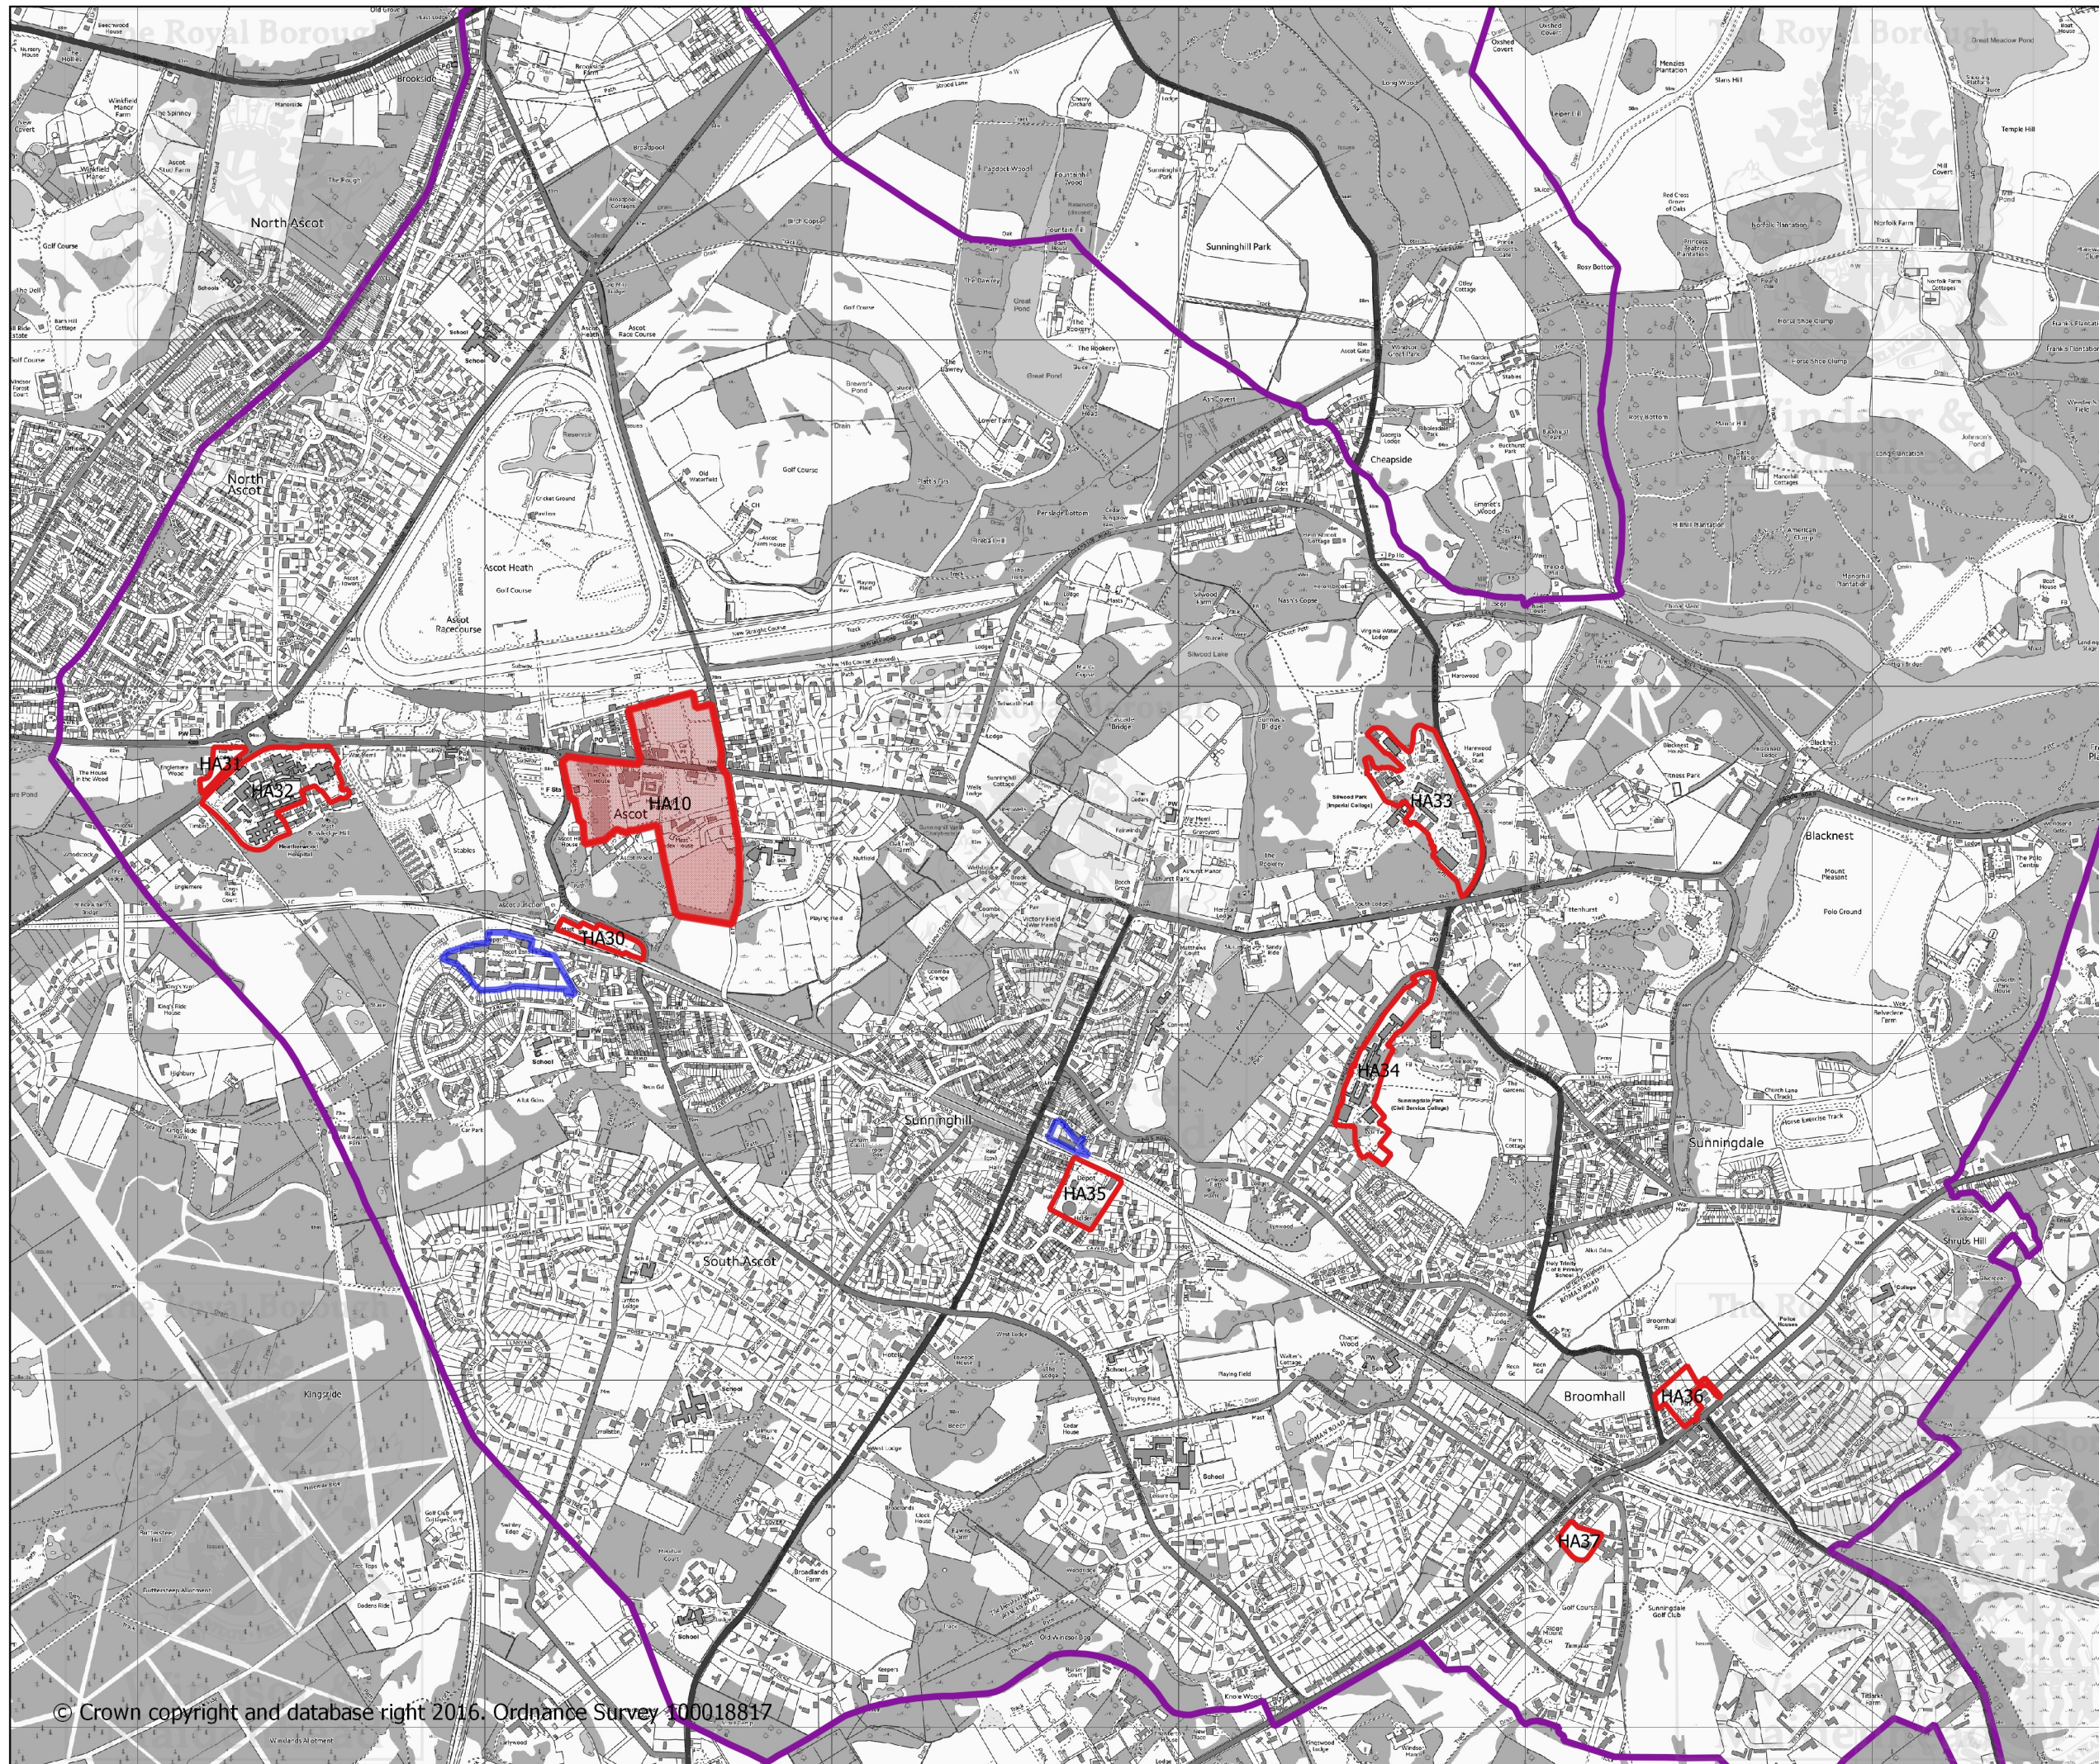

CONFIDENTIAL

Borough Local Plan:
Proposed site
allocations for
consultation
(December 2016)

Legend

-  Mixed Use
-  Employment Areas
-  Housing

The Royal Borough

Windsor & Maidenhead

Date 08/11/2016

Scale 1:18,000 A3

05000 m