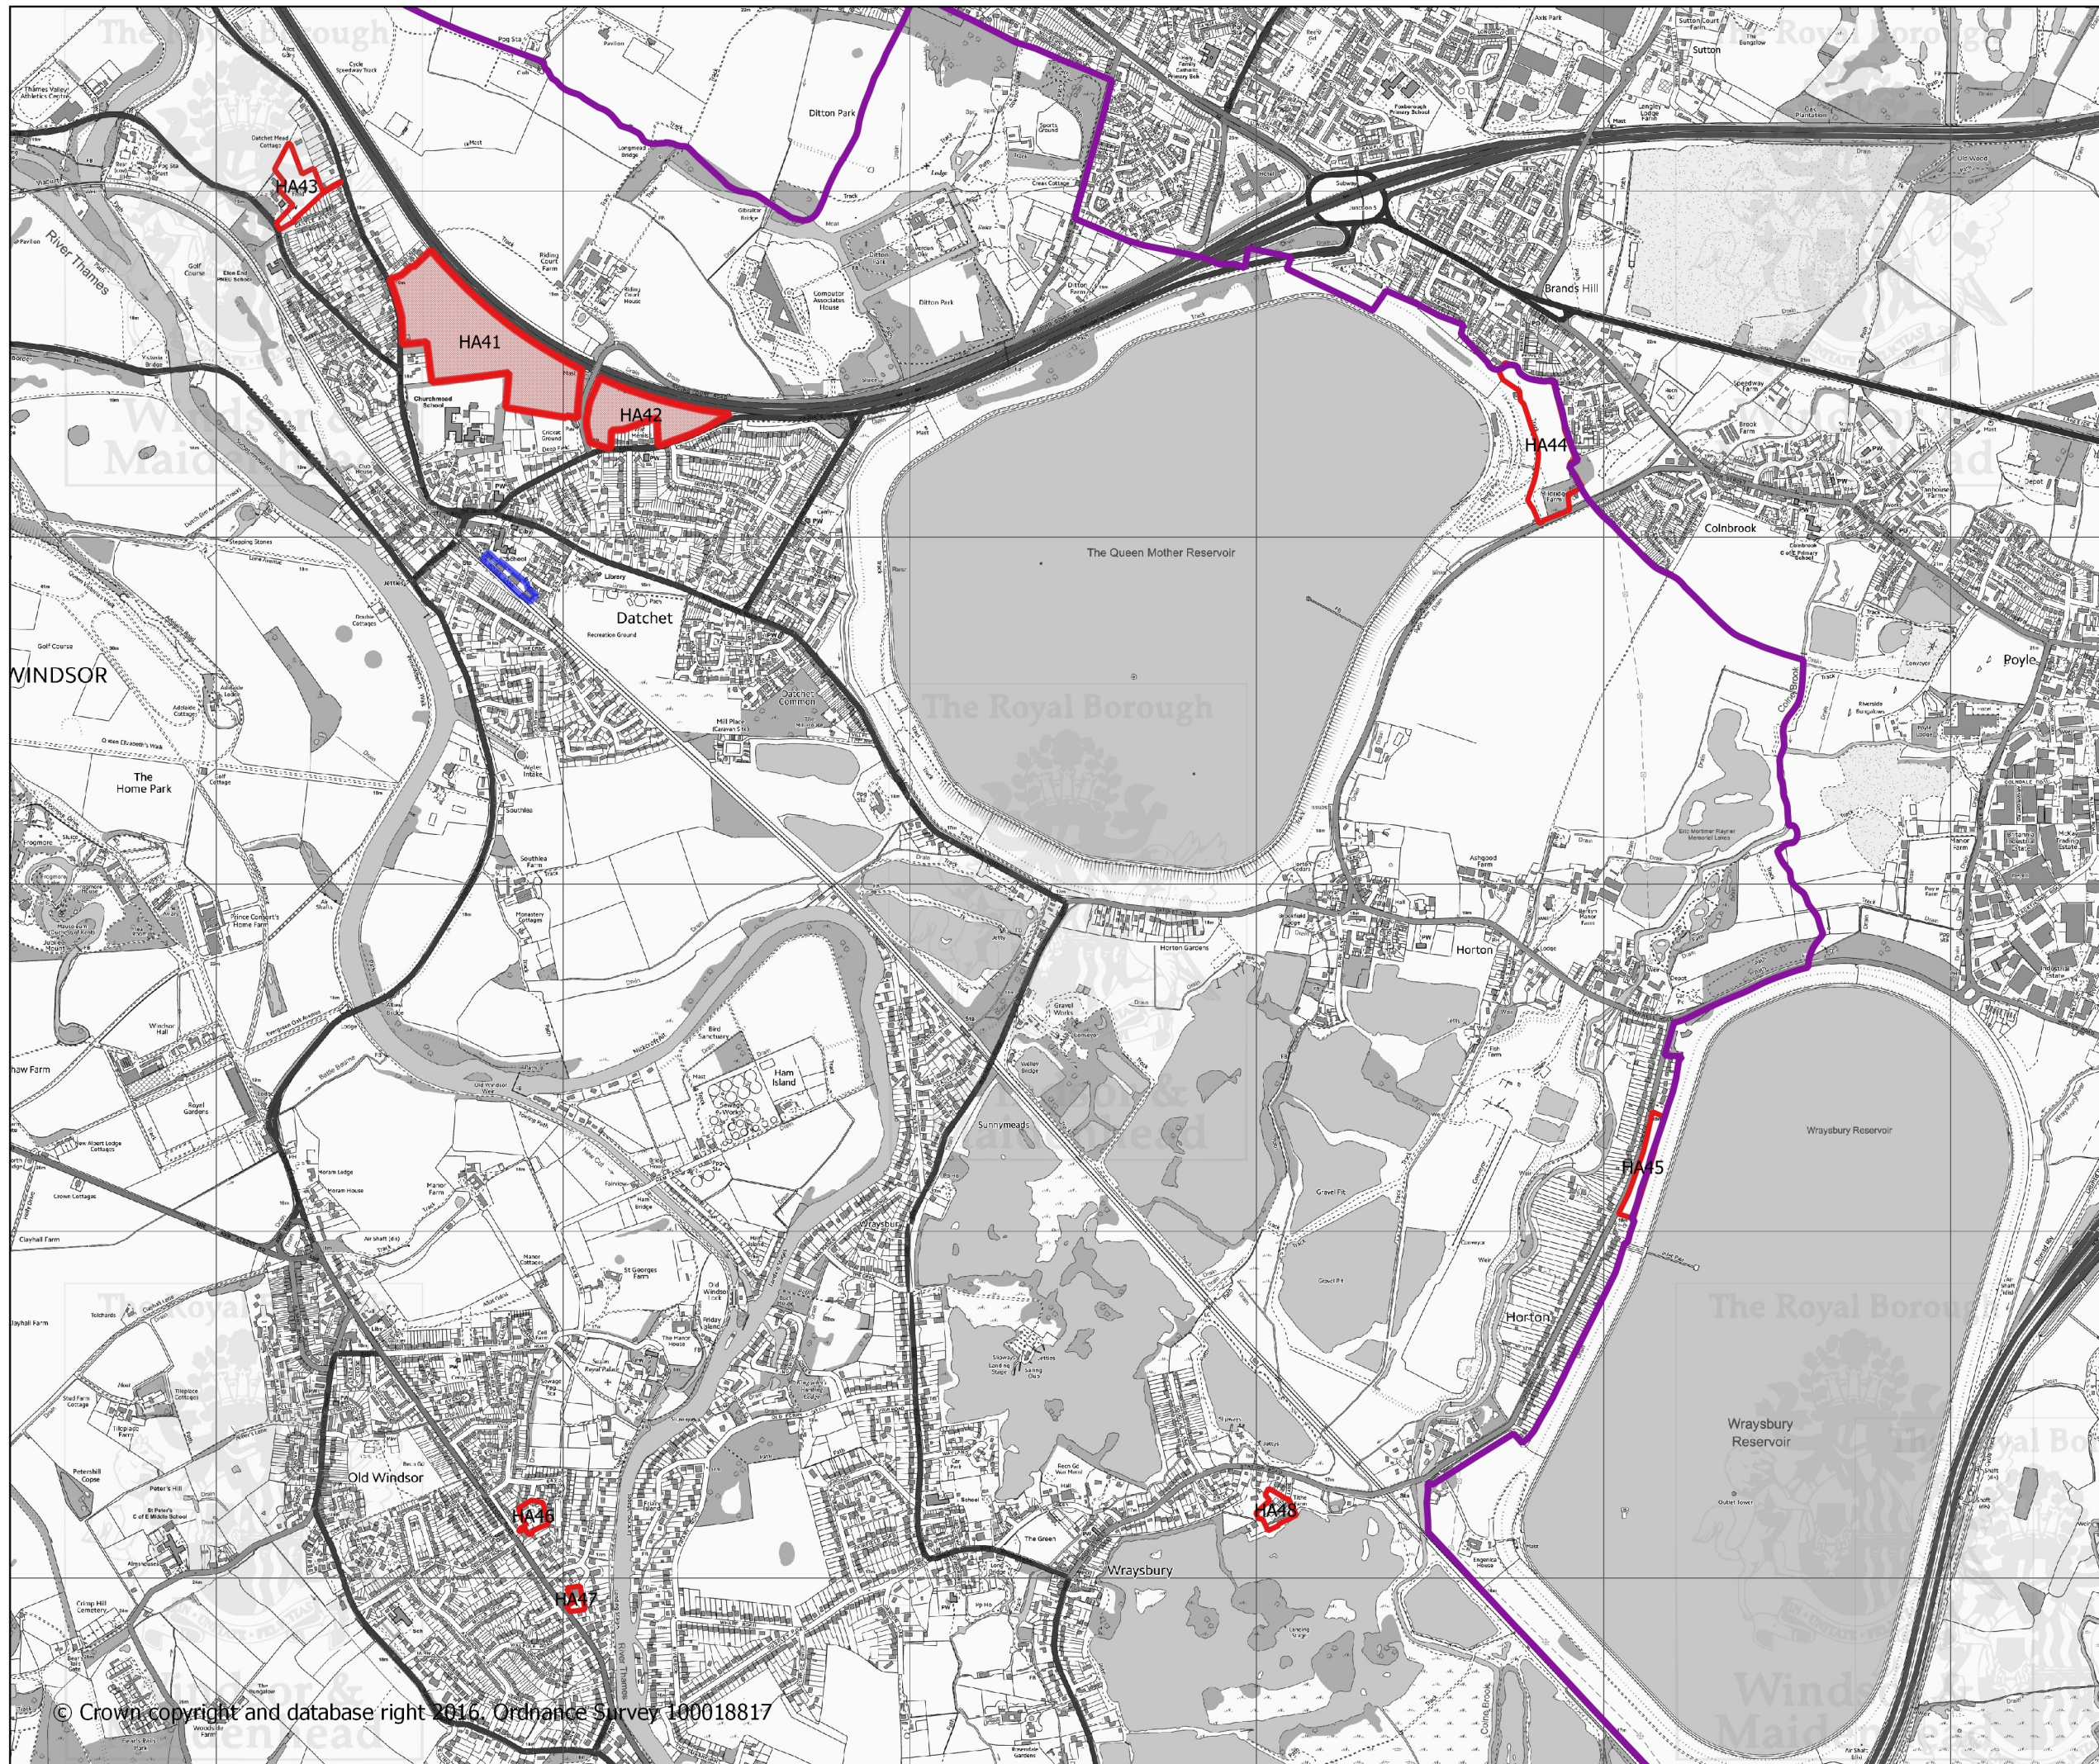

CONFIDENTIAL

Borough Local Plan:
Proposed site
allocations for
consultation
(December 2016)

Legend

-  Mixed Use
-  Employment
-  Housing

The Royal Borough

Windsor & Maidenhead

Date 08/11/2016

Scale 1:18.000 A3

05000 m