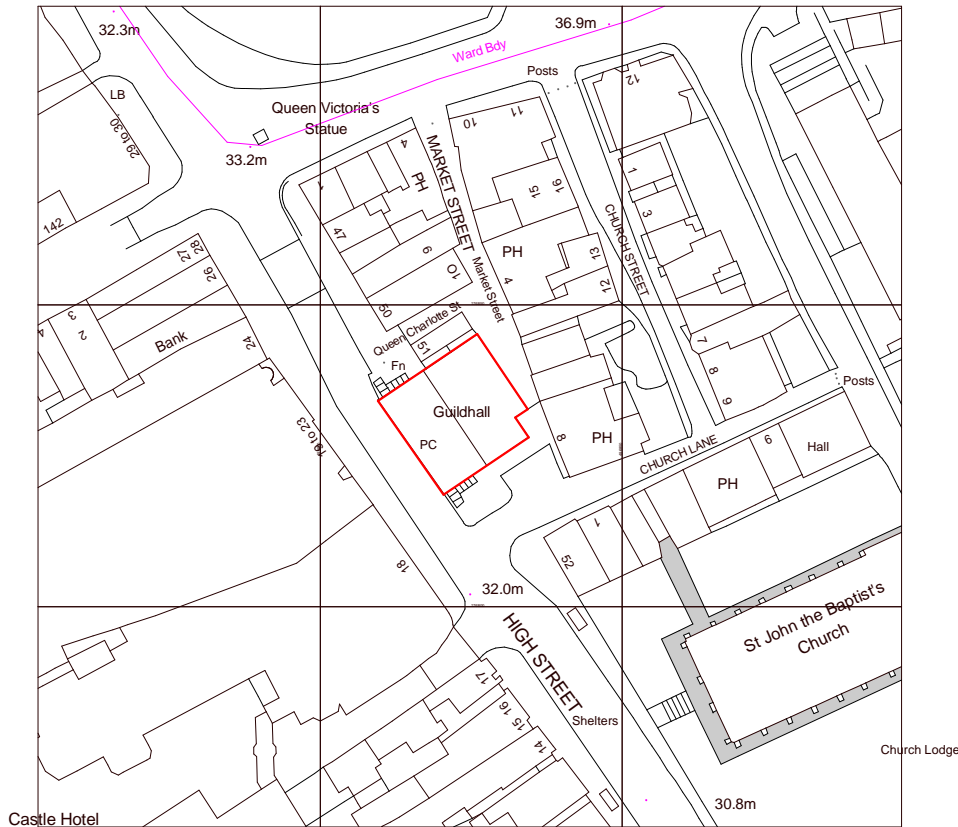

Project Title
Windsor Guildhall,
High Street,
Windsor SL4 1LR

Client
Windsor & Maidenhead BC

Drawing Title
Existing Location Plan

Scale	Date	Drawn	Ch'kd
1:1250 @A4	01/2017	SKW	DB

Project No.	Stage	Drawing No.	Rev.
2146	2	01	—

VISUAL SCALE 1:1250 @ A4

Ordnance Survey, (c) Crown Copyright 2017. All rights reserved. Licence number 100022432

1

Existing Location Plan

1 : 1250