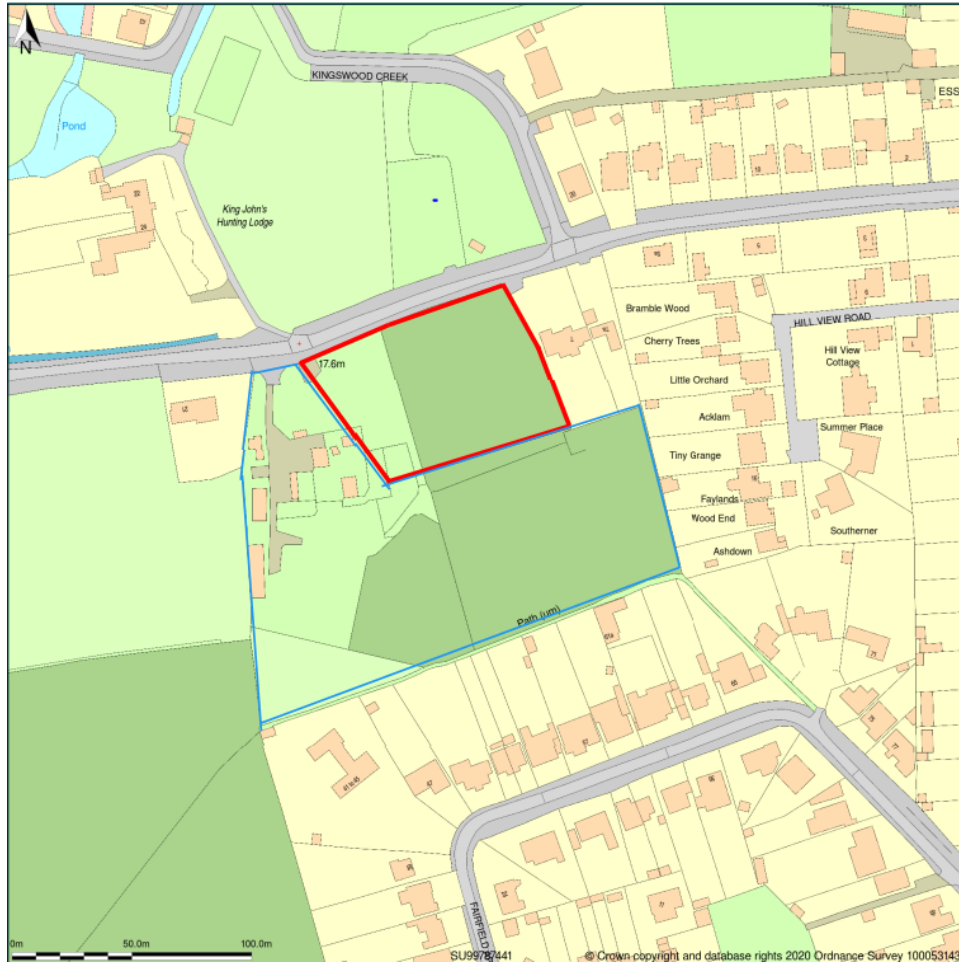

Application number 22/03431/OUT - Land to south of Old Ferry Drive, Wraysbury & land at 19 Old Ferry Drive, Wraysbury

Appendix A – Location Plan

Appendix B – Site Layout