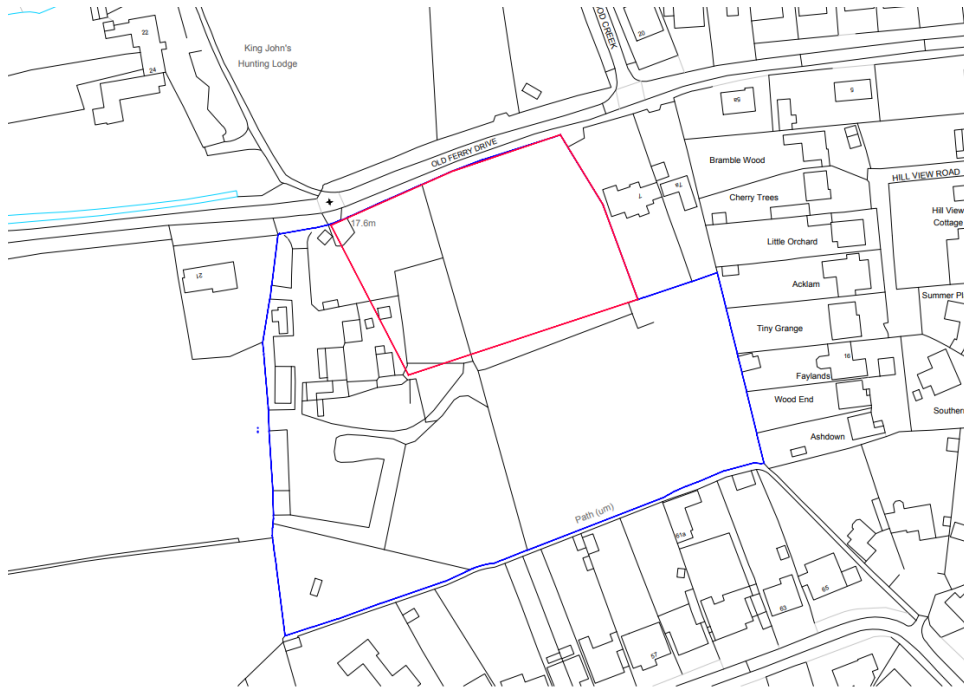

Application number 22/03431/OUT - Land to south of Old Ferry Drive, Wraysbury & land at 19 Old Ferry Drive, Wraysbury

Appendix A – Location Plan

Appendix B – Site Layout