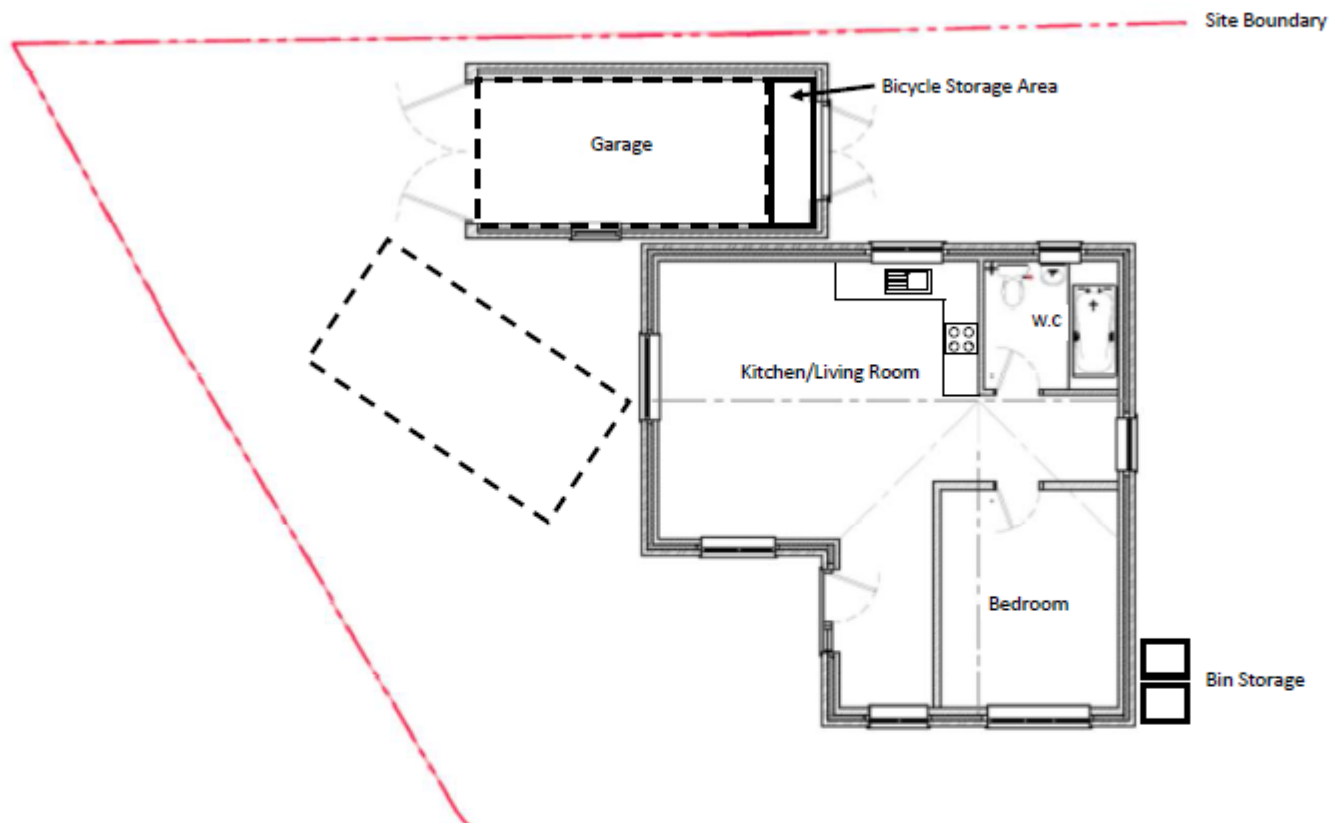

DRAWING:
Site Plan
SCALE: 1:200

ADDRESS:
47 Allenby Road
Maidenhead
Berkshire
SL6 5BE

PIKE SMITH & KEMP RURAL
THE GRANARY, HYDE FARM
MARLOW ROAD
PINCKNEYS GREEN
MAIDENHEAD
BERKSHIRE
SL6 6PQ

01628 777666
WWW.PSKRURAL.CO.UK

Appendix B

<p>DRAWING: Proposed Floor Plan</p> <p>SCALE: 1:100</p>	<p>ADDRESS: 47 Allenby Road Maidenhead Berkshire SL6 5BE</p>		<p>PIKE SMITH & KEMP RURAL THE GRANARY, HYDE FARM MARLOW ROAD PINCKNEYS GREEN MAIDENHEAD BERKSHIRE SL6 6PQ</p>	<p>01628 777666</p> <p>WWW.PSKRURAL.CO.UK</p>
---	---	---	--	---