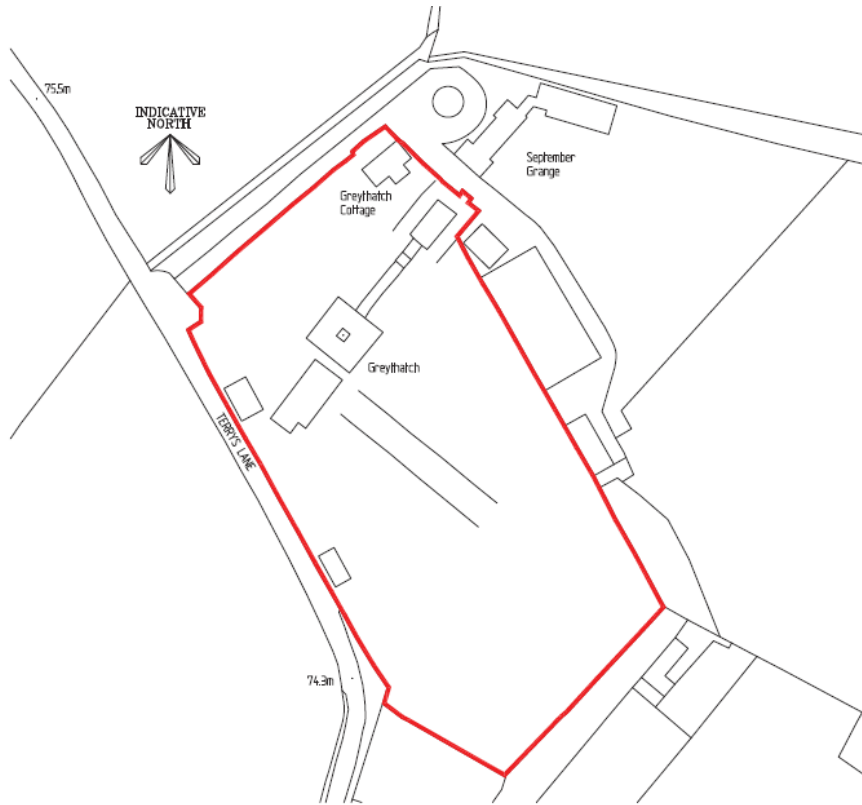

APPENDIX A

APPENDIX B

Greyhatch Cottage,
Terry's Lane,
Cookham, SL6 9TJ

Site Location Plan

Mr & Mrs Collis

<p>jsa</p> <p>j s a architects</p> <p>111-113 High Street, Reading, RG1 1AA</p> <p>0118 948 1111</p> <p>www.jsaarchitects.com</p>	client	JJ
	date	Aug. 2013
	scale	1:1250 @A4
	project	CGTC
	drawing no.	100SLP