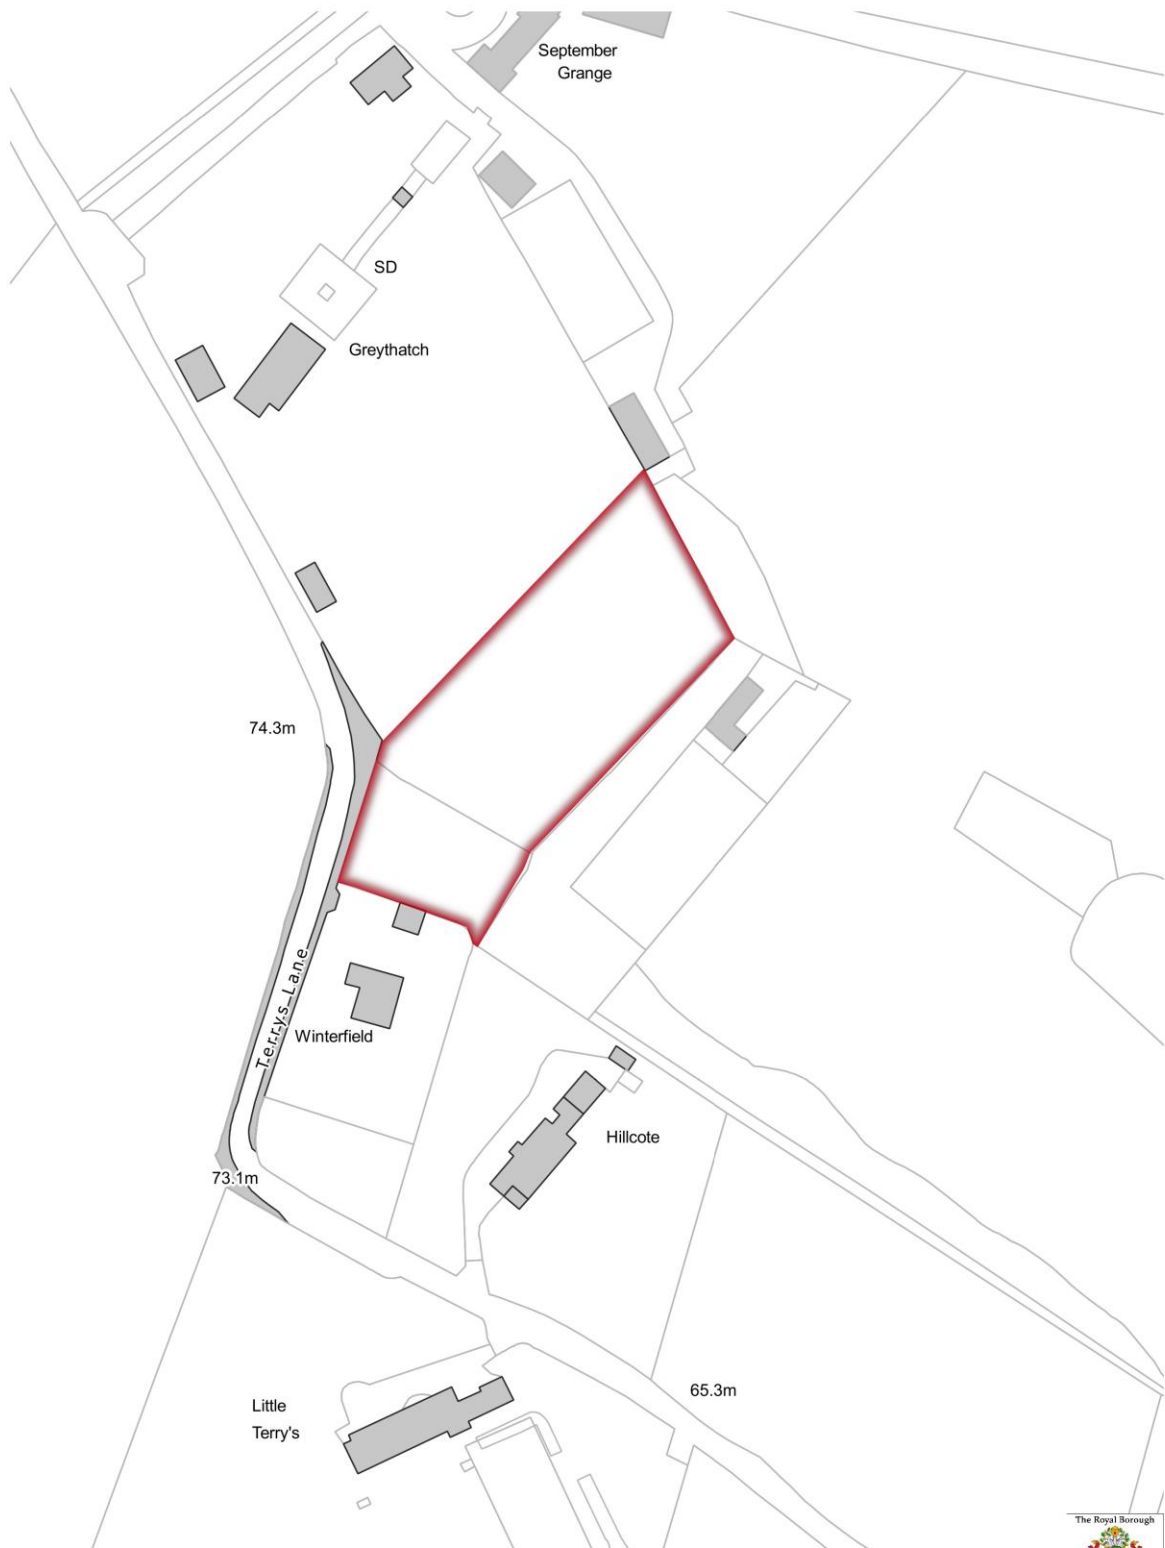

APPENDIX A

APPENDIX B

Greyhatch Cottage,
Terry's Lane,
Cookham, SL6 9TJ

Site Location Plan

Mr & Mrs Collis

<p>jsa</p> <p>j s a architects</p> <p>111-113 High Street, Reading, RG1 1AA</p> <p>0118 948 1111</p> <p>www.jsaarchitects.com</p>	client	JJ
	date	Aug. 2013
	scale	1:1250 @A4
	project	CGTC
	drawing no.	100SLP

APPENDIX C